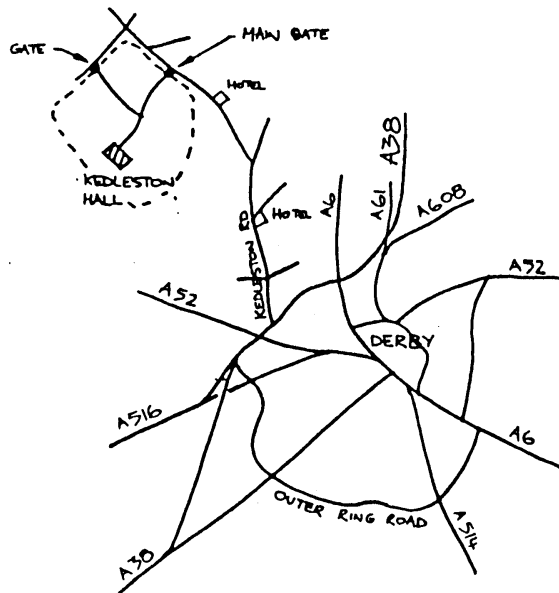

ENTRY FEE Senior £6 Junior £3

Unfortunately, due to overshoot restrictions, entries from archers shooting compound bows will not be accepted.

MAP

Kedleston is situated some six miles north-west of Derby with direction signs from the Derby ring road.